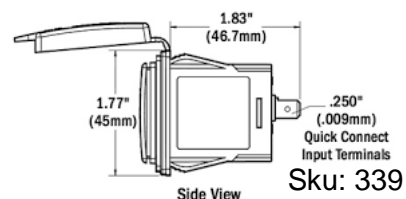

SKU: 339

**Square USB outlets, fit in the cutout of most carling, blue seas, and cole hersee rocker switch cutouts. **