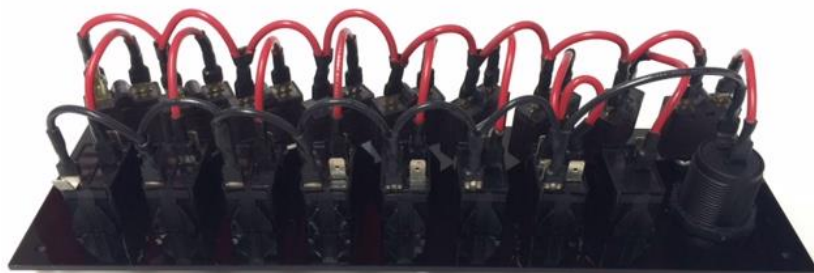

Fill My Panel

You may choose to purchase just a panel or we can fill your panel with the highest quality electrical components. Whether you purchase a stock or a custom panel, this option is available to you. We can even prewire your panel for you, so all you have to do is drop the panel in your console and connect your items.