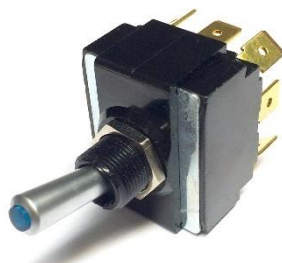

Lighted Toggle Switches

Lighted toggle switches are made by Carling Technologies. Toggle Switches are sold individually. When the switch is in the "off" position, the light is off. When the switch is in the "on" position, the light is on. Waterproof boots sold separately. Lighted toggle switches have a mounting throat of .35in throat. Ratings: 10A @ 250VAC. 15A @ 125VAC. 3/4HP @ 125-250VAC. 15A @ 15-28VDC. Switch is black with silver bat.

LT Series Toggle Switches-Red Lights

Sku	Function	Terminals	Terminal Style	Price
	( ) donates momentary action			
9007	ON OFF SPST	3	.250" tab	$14.99
9008	ON OFF ON *DPDT	8	.250" tab	$18.99
9009	(ON) OFF SPST	3	.250" tab	$14.99
9010	(ON) OFF (ON) DPDT	8	.250" tab	$18.99

LT Series Toggle Switches-Blue Lights

Sku	Function	Terminals	Terminal Style	Price
	( ) donates momentary action			
9011	ON OFF SPST	3	.250" tab	$14.99
9012	ON OFF ON DPDT	8	.250" tab	$18.99
9013	(ON) OFF SPST	3	.250" tab	$14.99
9014	(ON) OFF (ON) DPDT	8	.250" tab	$18.99

LT Series Toggle Switches-Green Lights

Sku	Function	Terminals	Terminal Style	Price
	( ) donates momentary action			
9015	ON OFF SPST	3	.250" tab	$14.99
9016	ON OFF ON DPDT	8	.250" tab	$18.99
9017	(ON) OFF SPST	3	.250" tab	$14.99
9018	(ON) OFF (ON) DPDT	8	.250" tab	$18.99

Blue Lens