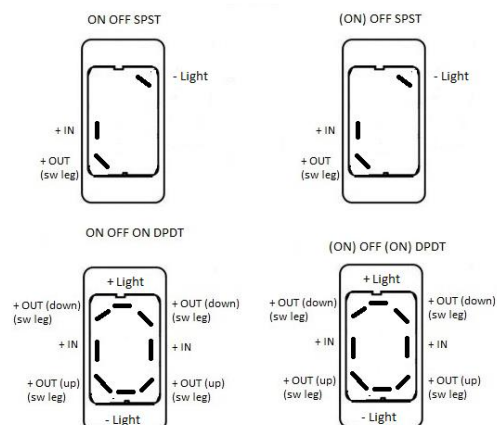

Wiring Diagrams

Bennet Trim Tab Wiring Diagram

Lenco Trim tab Replacement Rocker switch wiring diagram

Lighted Tip Toggle Switch Wiring Diagram

www.coastalSwitches.com

786-701-8802

KEY

- Light is the negative for the light
- + Light is the positive for the light
- (ON) means the ON position of the switch will be momentary.
- + IN is the 12v positive wire that powers the switch
- + OUT is the "item" coming to the switch
- + OUT (DOWN) is "item" coming to the switch
- + OUT (UP) is the "item" coming to the switch