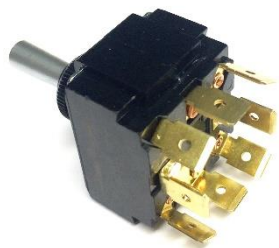

Lighted Toggle Switches

Lighted toggle switches are made by Carling Technologies. Toggle Switches are sold individually. When the switch is in the "off" position, the light is off. When the switch is in the "on" position, the light is on. Waterproof boots sold separately. Lighted toggle switches have a mounting throat of .35in throat. Ratings: 10A @ 250VAC. 15A @ 125VAC. 3/4HP @ 125-250VAC. 15A @ 15-28VDC. Switch is black with silver bat.

LT Series Toggle Switches-Red Lights

Sku	Function	Terminals	Terminal Style	Price
	( ) donates momentary action			
9007	ON OFF SPST	3	.250" tab	$14.99
9008	ON OFF ON *DPDT	8	.250" tab	$18.99
9009	(ON) OFF SPST	3	.250" tab	$14.99
9010	(ON) OFF (ON) DPDT	8	.250" tab	$18.99

LT Series Toggle Switches-Blue Lights

Sku	Function	Terminals	Terminal Style	Price
	( ) donates momentary action			
9011	ON OFF SPST	3	.250" tab	$14.99
9012	ON OFF ON DPDT	8	.250" tab	$18.99
9013	(ON) OFF SPST	3	.250" tab	$14.99
9014	(ON) OFF (ON) DPDT	8	.250" tab	$18.99

LT Series Toggle Switches-Green Lights

Sku	Function	Terminals	Terminal Style	Price
	( ) donates momentary action			
9015	ON OFF SPST	3	.250" tab	$14.99
9016	ON OFF ON DPDT	8	.250" tab	$18.99
9017	(ON) OFF SPST	3	.250" tab	$14.99
9018	(ON) OFF (ON) DPDT	8	.250" tab	$18.99

Back