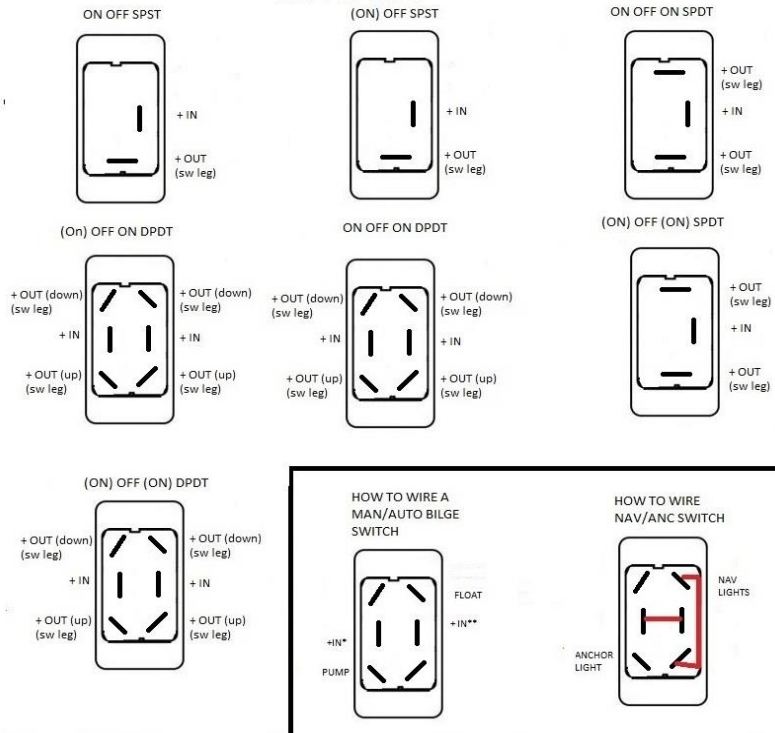

KEY

- +IN* is wire from manuel pump source
- +IN** is wire from auto pump source
- (ON) means the ON position of the switch will be momentary.
- +IN is the 12v positive wire that powers the switch
- +OUT (DOWN) is "Item" coming to the switch
- +OUT (UP) is the "Item" coming to the switch
- +OUT is the "Item" coming to the switch
- 12V Positive jumpers

Location: 10853 sw 188th Street
Miami, FL 33157
Visit us on the web: www.CoastalSwitches.com

Sales: (786) 701 – 8802
Email: Sales@CoastalSwitches.com