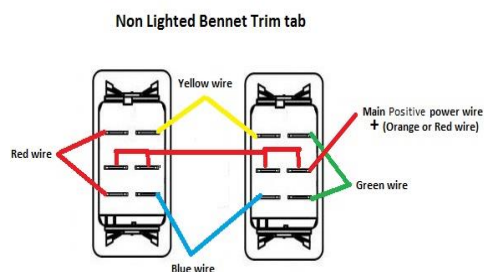

Wiring Diagrams

Bennet Trim Tab Wiring Diagram

Lenco Trim tab Replacement Rocker switch wiring diagram

Lighted Tip Toggle Switch Wiring Diagram

www.coastalSwitches.com

786-701-8802

KEY

- Light is the negative for the light
- + Light is the positive for the light
- (ON) means the ON position of the switch will be momentary.
- + IN is the 12v positive wire that powers the switch
- + OUT is the "item" coming to the switch
- + OUT (DOWN) is "item" coming to the switch
- + OUT (UP) is the "item" coming to the switch