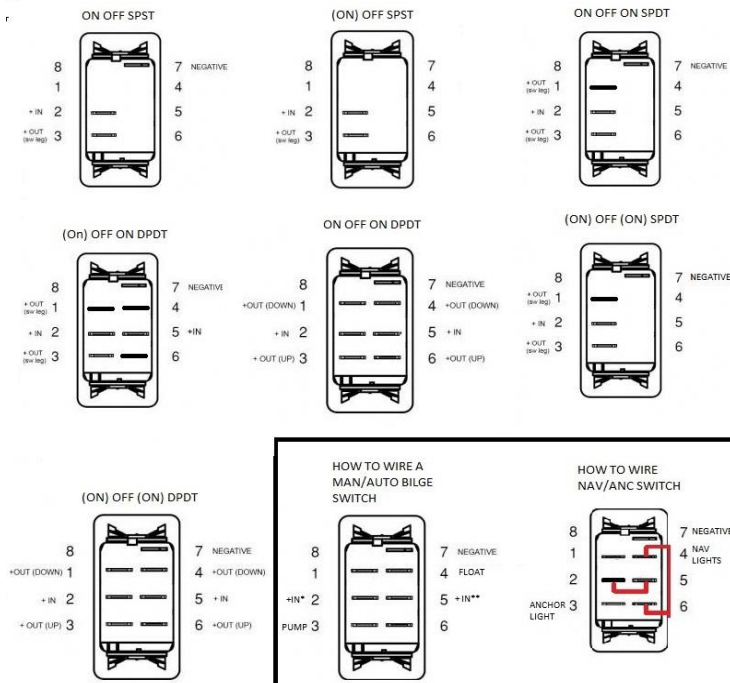

Rocker Switch Wiring Diagrams- Dependent Switches

Dependent Switches- Light on Switch only comes on when the switch is on.

www.coastalSwitches.com

786-701-8802

Toggle Switch wiring diagrams

www.coastalSwitches.com

786-701-8802