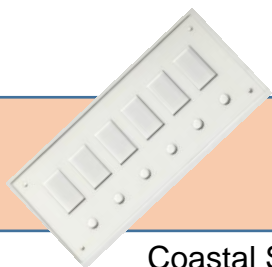

Single

End

Middle

Stock Rocker Switch Panels

Coastal Switches manufactures their own panels. Stock panels are made with 3/16" marine grade UV resistant acrylic material available in black or white. For white panels add W after the part number and for Black panels add B after the part number. Stock panels **do not** include switches, breakers or accessories. Stock Panels are only the panels with cutouts.