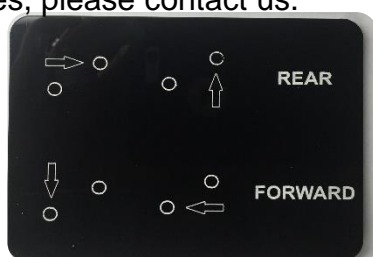

Custom Panels

These are our fully custom built switch panels/gang panels/breaker panels or any other panel you need. You chose the size, shape, color, and the cutouts for your panel. You can even add your boat name, boat logo, or even have your panel rear engraved and backlit. For quotes, please contact us.