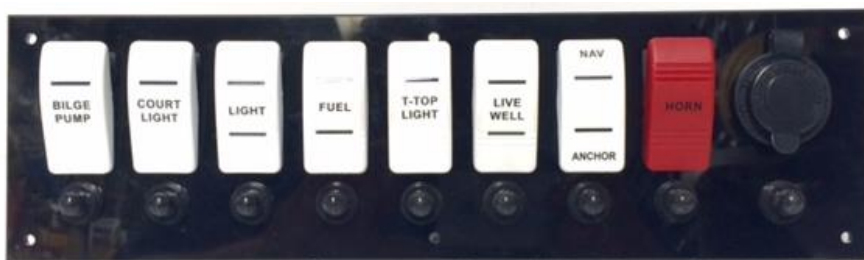

Acrylic Switch Panels

Coastal Switches offers stock panels and custom made panels. Not only do we make panels but we will fill your panels and pre-wire the panel so all you have to do is drop the panel in your boat and connect your items. All of our panels are made out of marine grade UV resistant acrylic material.

Stock Panels

Stock Panels are available in precut sizes with cutouts for rocker or toggle switches ranging from 1-20 switches, breakers, 12v outlets and USB outlets. All precut panels are made with 3/16" white or black marine grade UV resistant acrylic material, and are ready to ship next day.