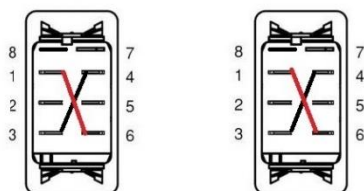

Wiring Diagrams

Bennet Trim Tab Wiring Diagram

Lenco Trim tab Replacement Rocker switch wiring diagram

Lighted Tip Toggle Switch Wiring Diagram

www.coastalSwitches.com

786-701-8802

KEY

- Light is the negative for the light
- + Light is the positive for the light
- (ON) means the ON position of the switch will be momentary.
- + IN is the 12v positive wire that powers the switch
- + OUT is the "item" coming to the switch
- + OUT (DOWN) is "item" coming to the switch
- + OUT (UP) is the "item" coming to the switch