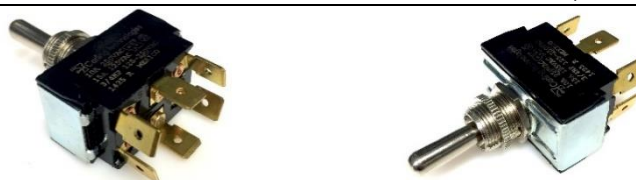

Non-Lighted Toggle Switches

Coastal Switches Toggle switches are made by Carling Technologies. Toggle Switches are sold individually. Non-lighted toggle switches come in both quick connect terminals (tabs) and screw terminal. Waterproof boot sold separately. Non-lighted toggle switch has a .5 inch mounting throat. Rating: 10A @ 250VAC. 15A @ 125VAC. 3/4HP @ 125-250VAC.

Toggle Switches-Non-Lighted-Quick connect (tabs)

Sku	Function: ( ) denotes momentary actions	Terminals	Terminal Style	Price
9019	ON OFF SPST	2	.250" tab	$5.99
9020	ON OFF ON SPDT	3	.250" tab	$6.99
9021	ON OFF ON DPDT	6	.250" tab	$9.99
9022	(ON) OFF SPST	2	.250" tab	$7.99
9023	(ON) OFF ON SPDT	3	.250" tab	$11.99
9024	(ON) OFF ON DPDT	6	.250" tab	$12.99
9025	(ON) OFF (ON) SPDT	3	.250" tab	$6.99
9026	(ON) OFF (ON) DPDT	6	.250" tab	$11.99

Sample of Sku: 350

Toggle Switches-Non-Lighted-Screw Terminal

Sku	Function: ( ) denotes momentary actions	Terminals	Terminal Style	Price
9027	ON OFF SPST	2	Screw Terminal	$5.99
9028	ON OFF ON DPDT	6	Screw Terminal	$9.99
9029	(ON) OFF SPST	2	Screw Terminal	$5.99
9030	(ON) OFF ON DPDT	6	Screw Terminal	$19.99
9031	(ON) OFF (ON) DPDT	6	Screw terminal	$15.99

Sample of Sku: 601